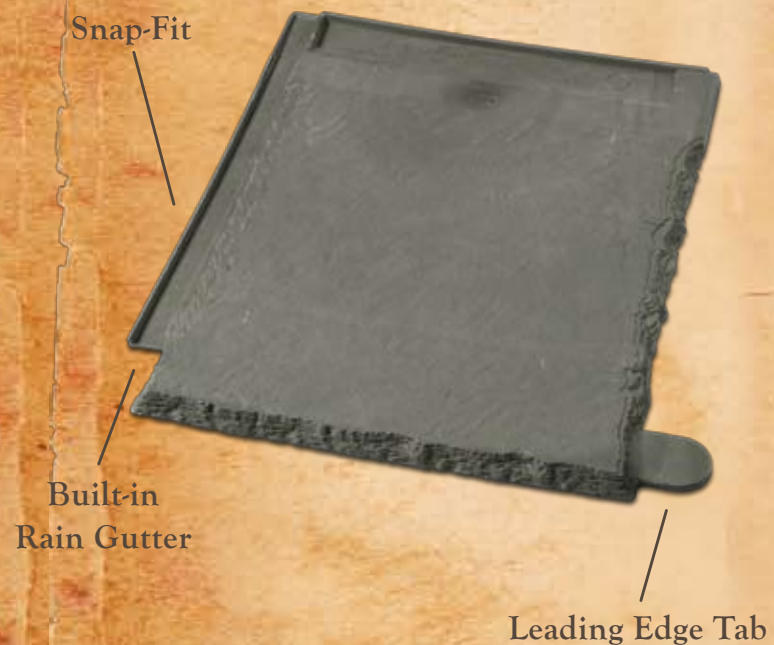

Patented Design Features:

- Leading edge tab secures every tile to drastically improve wind performance.
- Snap-fit tile creates built-in rain gutter.
- Self aligning feature reduces installation time and assures consistent installation.
- Reduce material needed, shrinking the carbon footprint and delivers outstanding value.

Bellaforté[®] by DAVINCI

Bellaforté roof tiles, a new eco-friendly way to beautify and enhance the value of any structure with the look of authentic natural slate.

Bellaforté roof tiles offer property owners the same quality, value and 50 year warranty they have come to expect from DaVinci Roofscapes, while the self aligning roof tiles enable fast installation and precise placement. Bellaforté is not only durable but beautiful enough to protect and enhance the value of your most prized possession.

Verde

Villa

Slate Gray

Slate Black

DaVinci VariBlend[™]

A natural look with varying shades from tile to tile create Bellaforté Slate color blends that improve the realism and the aesthetic. VariBlends are available in Verde with varying hues of green and Villa which uses multiple shades of gray to provide the classic slate look.